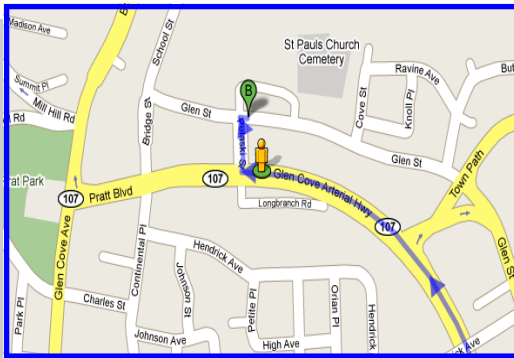

## LONG ISLAND, NEW YORK OFFICE

**Address:**

70 Glen Street  
Suite 360  
Glen Cove, New York 11542

**Telephone:**

(516) 801-6460

1. Long Island Expressway **EAST** to Exit 39 Hempstead / Glen Cove / Glen Cove Road North
2. Turn **LEFT** onto Glen Cove Road (aka Pratt Blvd and NY-107) - 5.9 miles
3. Turn **RIGHT** at Pulaski Street
4. Turn **RIGHT** into parking lot for the Pistilli Metro Center - 295 feet

From John F. Kennedy Airport (JFK)

24.7 miles / 37 minutes  
50+ minutes in traffic

From LaGuardia Airport (LGA)

23.1 miles / 36 minutes  
50+ minutes in traffic

**Recommended Local Hotel:**  
Glen Cove Mansion  
Hotel & Conference Center

200 Dosoris Lane  
Glen Cove, New York 11542  
**Telephone:** 516-671-6400